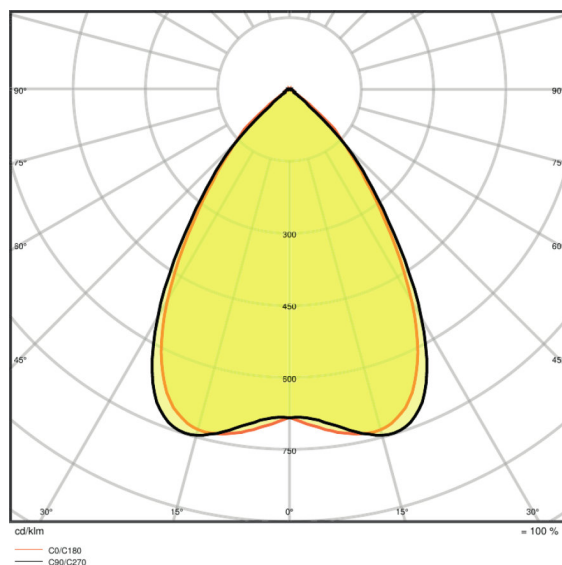

Light Distribution

LDC typ cone

LDC typ polar

EQUIPMENT / ACCESSORIES

- Accessories for several mounting options available
- Security rope for luminaire included
- External control gear included

LOGISTICAL DATA

Product code	Packaging unit (Pieces/Unit)	Dimensions (length x width x height)	Gross weight	Volume
4058075201132	Folding carton box 1	643 mm x 688 mm x 38 mm	3893.00 g	16.81 dm³
4058075201149	Shipping carton box 3	660 mm x 135 mm x 710 mm	12554.00 g	63.26 dm³

The mentioned product code describes the smallest quantity unit which can be ordered. One shipping unit can contain one or more single products. When placing an order, for the quantity please enter single or multiples of a shipping unit.

ADDITIONAL CATALOG INFORMATION