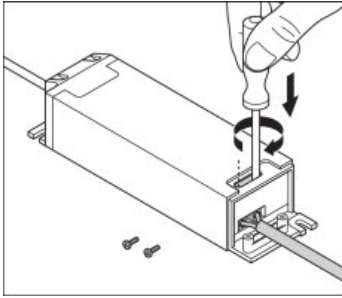

REFERENCES / LINKS

For Guarantee see

▶ www.ledvance.com/guarantee

DISCLAIMER

Subject to change without notice. Errors and omission excepted. Always make sure to use the most recent release.