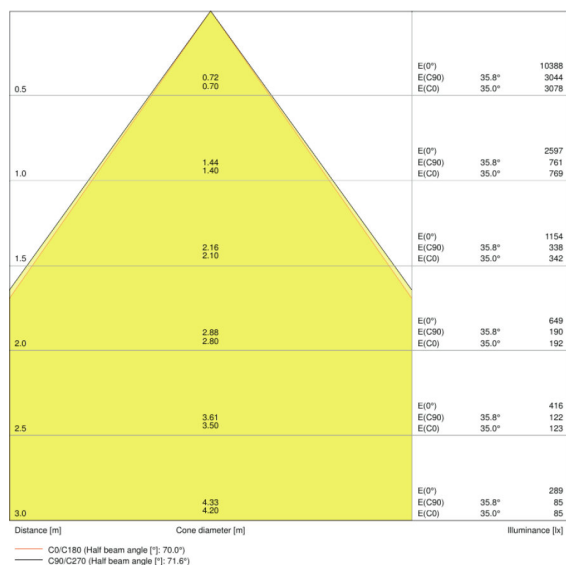

Light Distribution

LDC typ cone

LDC typ polar

EQUIPMENT / ACCESSORIES

- Accessories for several mounting options available
- Security rope for luminaire included
- External control gear included

LOGISTICAL DATA

Product code	Packaging unit (Pieces/Unit)	Dimensions (length x width x height)	Gross weight	Volume
4058075201132	Folding carton box 1	643 mm x 688 mm x 38 mm	3893.00 g	16.81 dm³
4058075201149	Shipping carton box 3	660 mm x 135 mm x 710 mm	12554.00 g	63.26 dm³

The mentioned product code describes the smallest quantity unit which can be ordered. One shipping unit can contain one or more single products. When placing an order, for the quantity please enter single or multiples of a shipping unit.

ADDITIONAL CATALOG INFORMATION